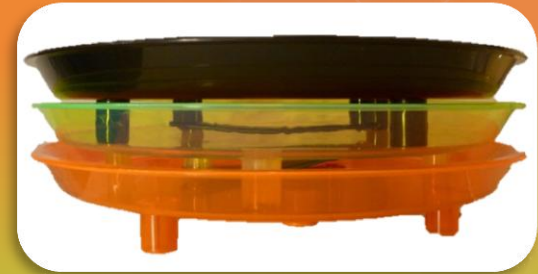

# THE HANDLE TRAY

**UNIQUE 14" SERVING TRAY WITH HANDLE**

*Reduce Spills*

*Increase Your Profits*

Handle is conveniently located on bottom of tray for added stability.

*Build Serving Confidence*

Comfortable hold reduces hand, wrist, arm & shoulder strain for servers.

**Standard Colors:**

Custom colors available for orders of 500 or more.

**Skid Resistant Liners: Cork, Mesh, Clear**

**Meyer Plastics, LLC**

50 W. Arlington St. Yakima, WA 98902  
Phone 509-452-3330 - Fax 509-452-8850  
[www.meyerplastics.net](http://www.meyerplastics.net)