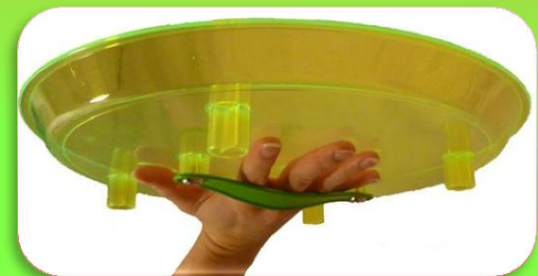

Meyer Plastics, LLC

50 W. Arlington St. Yakima, WA 98902
Phone 509-452-3330 - Fax 509-452-8850
www.meyerplastics.net